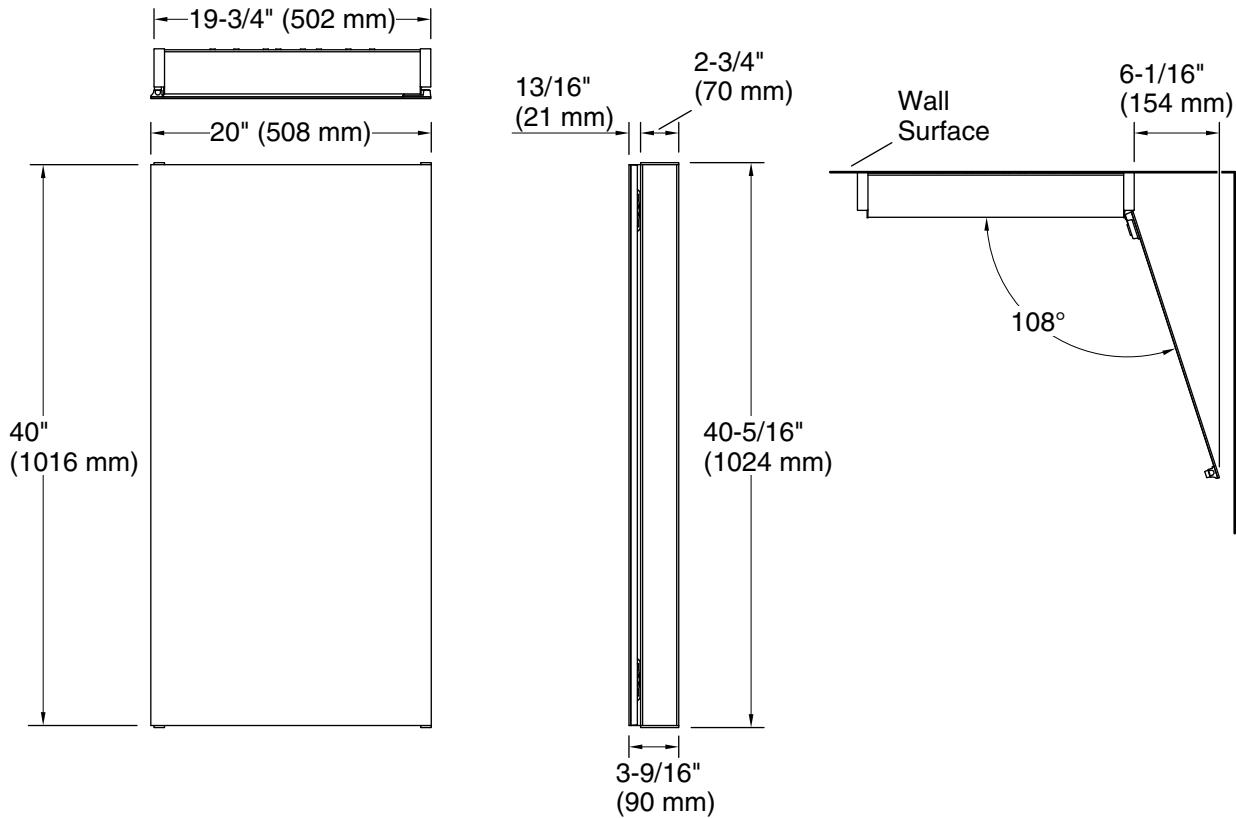

Features

- Innovative staggered shelf layout fits tall and short items.
- Deep shelves hold large containers.
- Low-profile design hugs the wall for a clean look.
- Mirror-front door with reflective mirrored interior.
- Four fixed shelves.
- Two-way adjustable hinges with 108° opening capability for easy cabinet access.

Material

- Rustproof aluminum.

Installation

- Easy surface-mount installation—no wall cutting.
- Reversible: install as left- or right-hinge swing.
- Includes mounting hardware.
- Includes two reversible side panel kits (White and Grey) to match your decor.

Color	Code	Description
-------	------	-------------

	DA1	Dark Anodized Aluminum
---	-----	------------------------

Technical Information

All product dimensions are nominal.

Vanity type: Wall-mount

Notes

Install this product according to the installation instructions.

When determining the height of the cabinet, ensure the mirrored door will clear all obstacles (such as a faucet). A minimum distance of 3" (76 mm) is required.

This cabinet is designed for either right or left door swing. Check for obstructions.